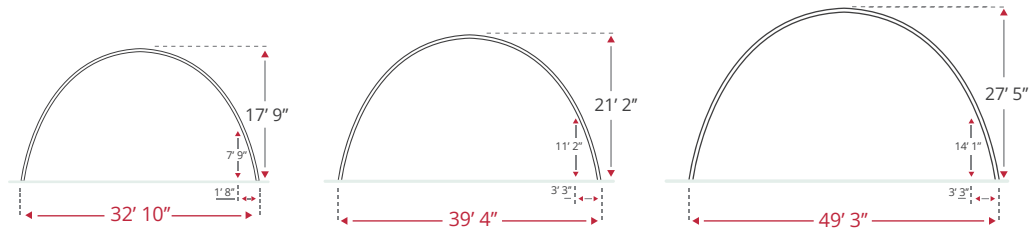

INDUSTRY

SIMPLE ARCH

OV90

OV130

TRUSS ARCH

Our polyethylene coated canvas coverings offer mechanical strength against climatic conditions. Waterproof and UV-protected, they are guaranteed for 10 years*.

Available colours: White Beige Green/white Grey/white