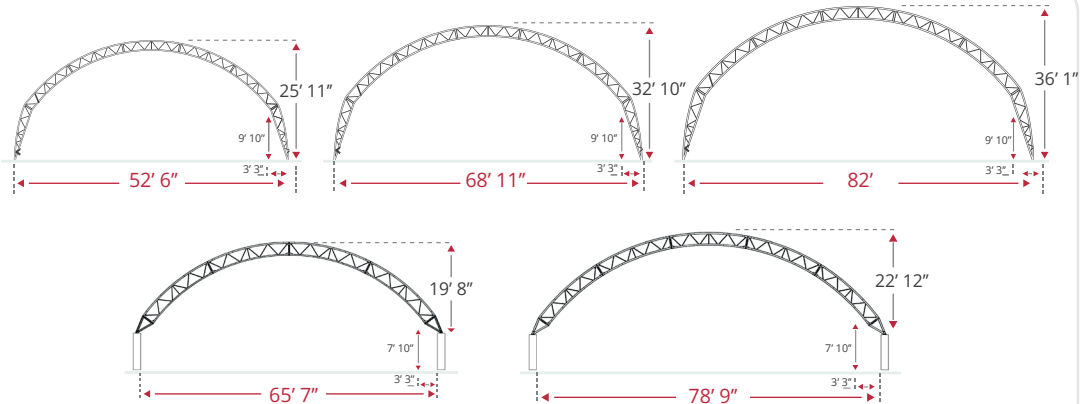

INDUSTRY

SIMPLE ARCH

OV90

OV130

TRUSS ARCH

Our polyethylene coated canvas coverings offer mechanical strength against climatic conditions. Waterproof and UV-protected, they are guaranteed for 10 years*.

Available colours: White Beige Green/white Grey/white