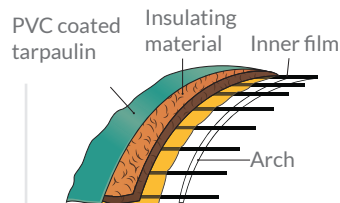

INDUSTRY

SIMPLE ARCH

OV90

OV130

TRUSS ARCH

Our polyethylene coated canvas coverings offer mechanical strength against climatic conditions. Waterproof and UV-protected, they are guaranteed for 10 years*.

Available colours: White Beige Green/white Grey/white

KEY OPTIONS

GABLES

Automatic door gable

Customisable gables

SIDE PROTECTION STEEL-SHEETING

INSULATION

ANCHORING

Asphalt Soil or backfill