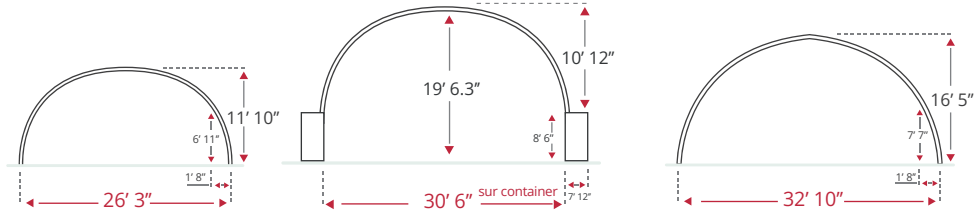

INDUSTRY

SIMPLE ARCH

OV90

OV130

TRUSS ARCH

Our polyethylene coated canvas coverings offer mechanical strength against climatic conditions. Waterproof and UV-protected, they are guaranteed for 10 years*.

Available colours: White Beige Green/white Grey/white