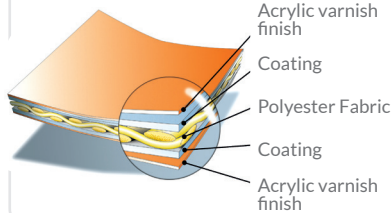

INDUSTRY

SIMPLE ARCH

OV90

OV130

TRUSS ARCH

Our polyethylene coated canvas coverings offer mechanical strength against climatic conditions. Waterproof and UV-protected, they are guaranteed for 10 years*.

Available colours: White Beige Green/white Grey/white

KEY OPTIONS

GABLES

Automatic door gable

Customisable gables

SIDE PROTECTION STEEL-SHEETING

INSULATION

ANCHORING

Asphalt Soil or backfill